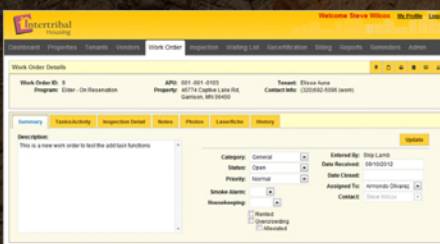

STATISTICAL REPORTING FOR IHP

Reports showing totals for Job types, Recipient Demographics and Regions which transfers right into your Indian Housing Plan.