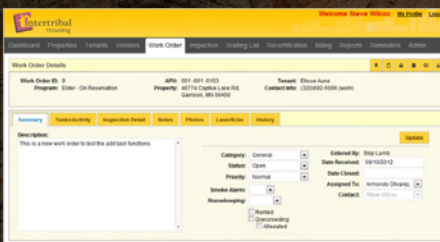

STATISTICAL REPORTING FOR IHP

Reports showing totals for Job types, Recipient Demographics and Regions which transfers right into your Indian Housing Plan.