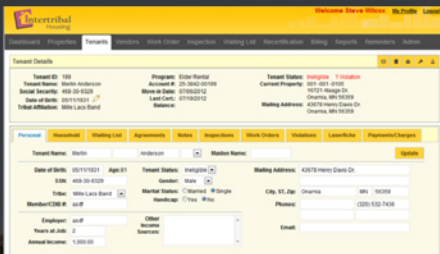

OneTribe[®] Housing Management Solution

OneTribe[®] Housing is a Web-Based Tenant Management System that streamlines the operations and management of Indian Housing Programs.

- Tenant Information Tracking
- Rental Payments
- Analytics Dashboard
- Property Information Tracking
- Paperless Inspections
- Activity Reporting
- Re-Certifications
- Appliance Inventory
- GPS Mapping For Property
- Work Orders
- Move-In Processing
- Property Asset Tracking
- Repair History
- Move-Out Processing
- Tablet Based Inspections