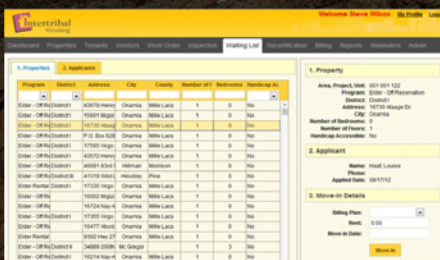

LOGS & TRACKS REQUESTS

Office staff log requests for maintenance from participants and track their needs and priorities.

ASSIGN & TRACK INSPECTORS

The system supports inspection assignment and tracks the progress of each inspector.